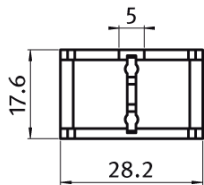

20x20 Bracket Cover Cap

Description:

- To cover the angle bracket 20x20

Material:

- Fibreglass reinforced nylon
- Colour: Black

Version	Weight (g)	Part No
Cover Cap 20	2.1	KJN 523 513