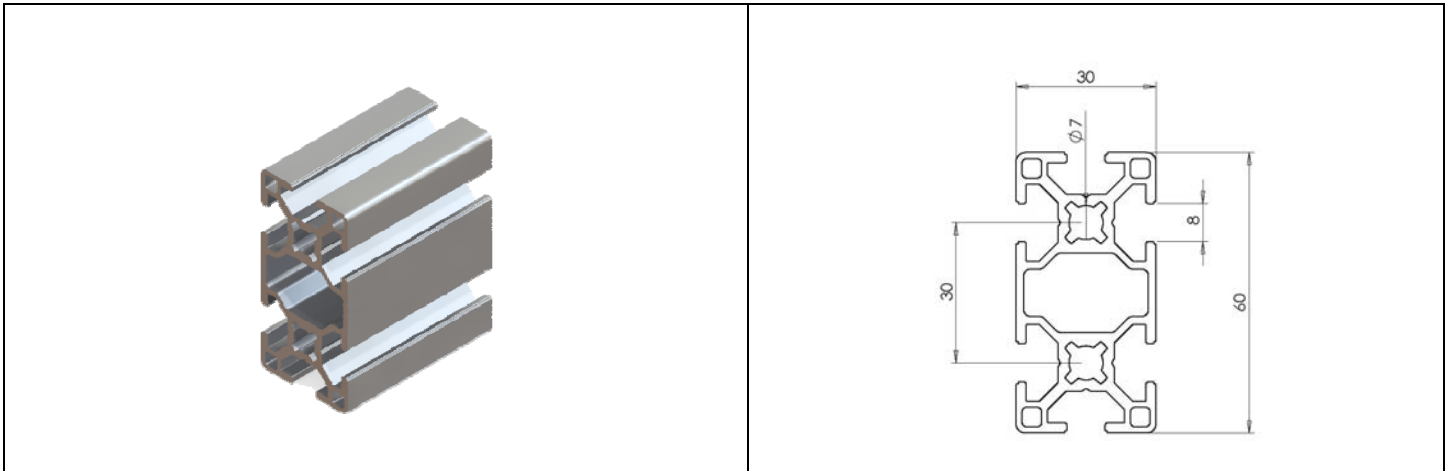

30x60 Aluminium Profile (8mm Slot)

Max Length		6000mm
Part No		KJN 992 457
Profile		30 x 60
Slot Size		8mm
Mass		1.5kg/m
Moment of Inertia	lx cm ⁴	19.1
	ly cm ⁴	5
Section Modulus	Wx cm ³	6.1
	Wy cm ³	3.1
Profile Surface	A cm ²	5.5