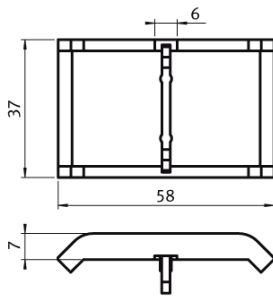

40x40 Bracket Cover Cap

Description:

- To cover the angle bracket 40x40

Material:

- Fibreglass reinforced nylon
- Colour: Black

Version	Weight (g)	Part No
Cover Cap 40	10.5	KJN 529 007