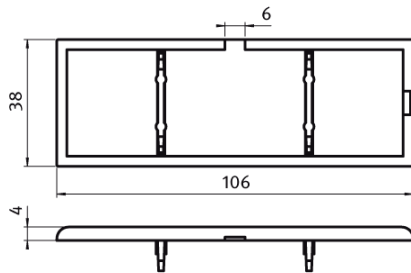

## 40x80 Bracket Cover Cap

### Description:

- To cover the angle bracket 40x80

### Material:

- Fibreglass reinforced nylon
- Colour: Black

Version	Weight (g)	Part No
Cover Cap 40x80	12.0	KJN 529 008