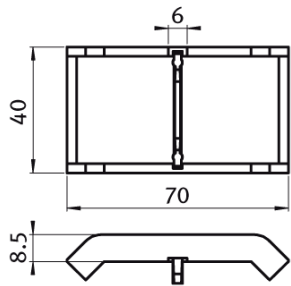

45x45 Bracket Cover Cap

Description:

- To cover the angle bracket 45x45

Material:

- Fibreglass reinforced nylon
- Colour: Black

Version	Weight (g)	Part No
Cover Cap 45	14.0	KJN 523 563