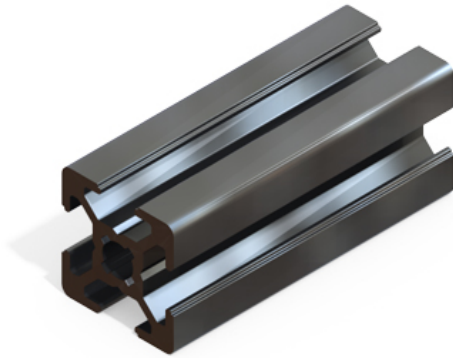

20x20 Aluminium Profile (6mm Slot)

Max Length		3000mm
Part No		KJN 992 888
Profile		20x20
Slot Size		6mm
Mass		0.4kg/m
Moment of Inertia	lx cm ⁴	0.7
	ly cm ⁴	0.7
Section Modulus	Wx cm ³	0.7
	Wy cm ³	0.7
Profile Surface	A cm ²	1.6