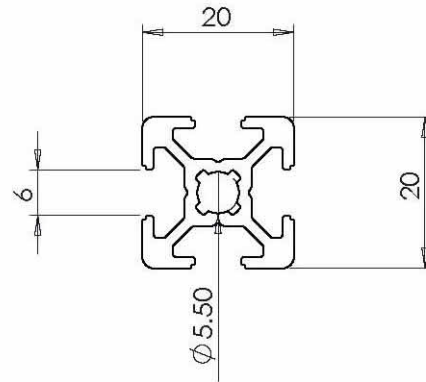

20x20 Aluminium Profile (6mm Slot)

Max Length		3000mm
Part No		KJN 992 888
Profile		20x20
Slot Size		6mm
Mass		0.4kg/m
Moment of Inertia	lx cm ⁴	0.7
	ly cm ⁴	0.7
Section Modulus	Wx cm ³	0.7
	Wy cm ³	0.7
Profile Surface	A cm ²	1.6