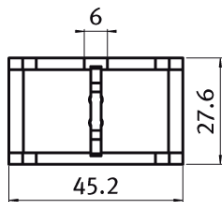

## 30x30 Bracket Cover Cap

### Description:

- To cover the angle bracket 30x30

### Material:

- Fibreglass reinforced nylon
- Colour: Black

Version	Weight (g)	Part No
Cover Cap 30	4.2	KJN 523 534