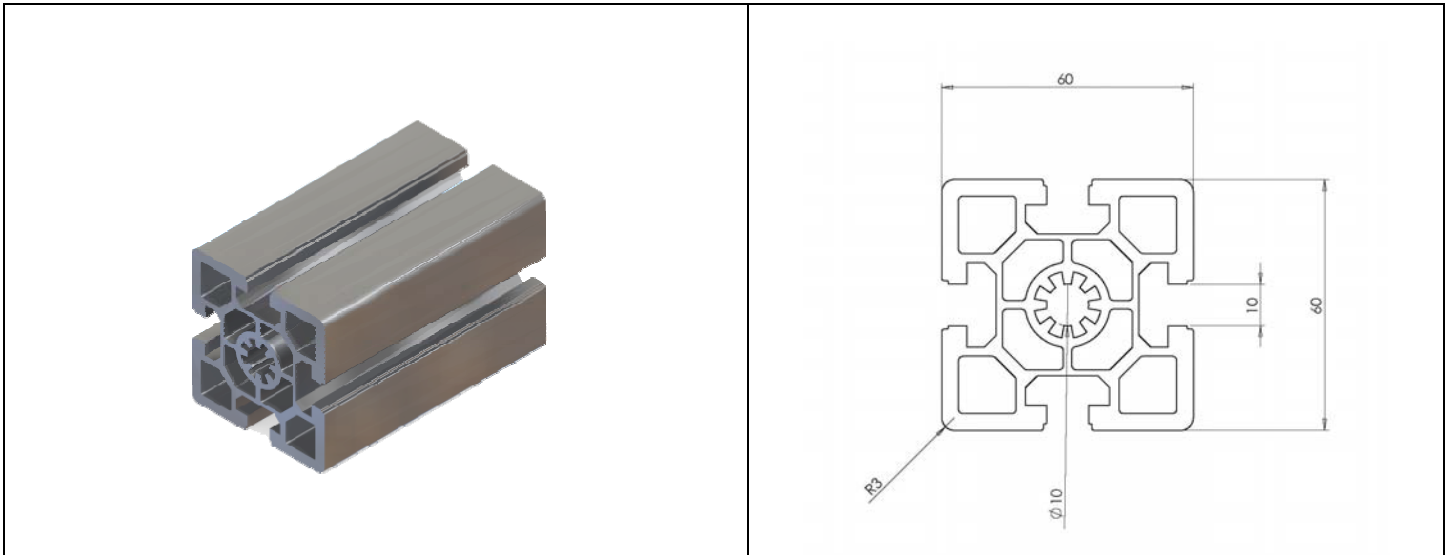

60x60H Aluminium Profile (10mm Slot)

Max Length		6000mm
Part No		KJN 990 350
Profile		60x60 H
Slot Size		10mm
Mass		3.8kg/m
Moment of Inertia	lx cm ⁴	50.7
	ly cm ⁴	50.7
Section Modulus	Wx cm ³	16.9
	Wy cm ³	16.9
Profile Surface	A cm ²	14