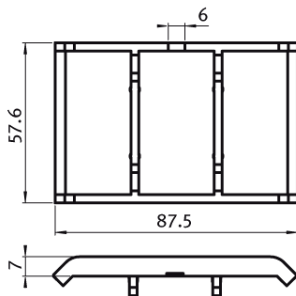

60x60 Bracket Cover Cap

Description:

- To cover the angle bracket 60x60

Material:

- Fibreglass reinforced nylon
- Colour: Black

Version	Weight (g)	Part No
Cover Cap 60	21.0	KJN 523 555