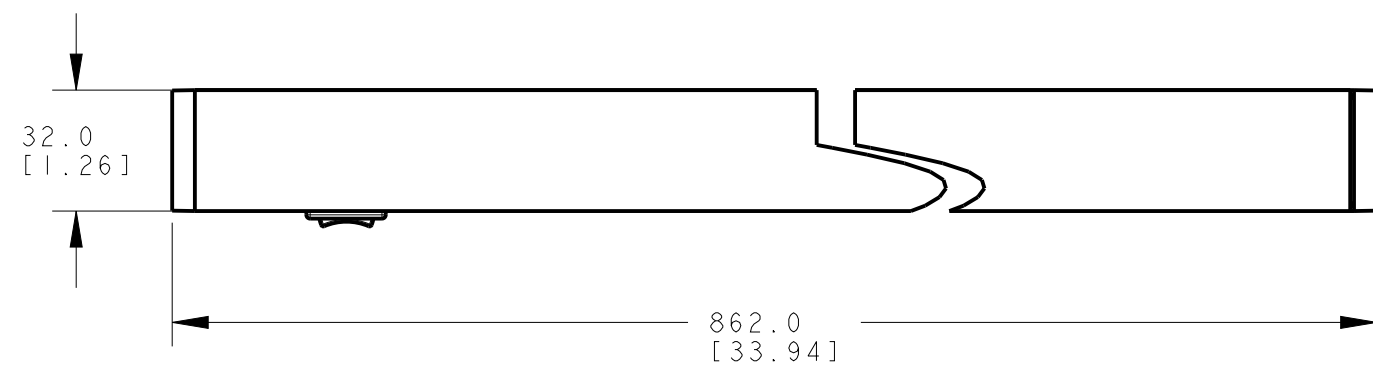

8 | 7 | 6 | 5 | 4 | 3 | 2 | 1

D  
C  
B  
A

D  
C  
B  
A

ISOMETRIC VIEW  
SCALE 1:10

This drawing is the property of BANNER ENGINEERING CORP. and is proprietary in general and in detail. Its contents shall not be revealed to outside parties without written consent of BANNER.

 BANNER ENGINEERING CORP.  
P.O. BOX 9414  
MINNEAPOLIS, MN 55440

THIRD ANGLE PROJECTION

TITLE  
**WLB32ZC850PBOM**

SIZE B DRAWING NO. **175641** REV. **A**

SCALE 1:2 SHEET 1 OF 1

NOTES:  
1. ALL DIMENSIONS ARE MILLIMETERS [INCHES] UNLESS OTHERWISE NOTED.