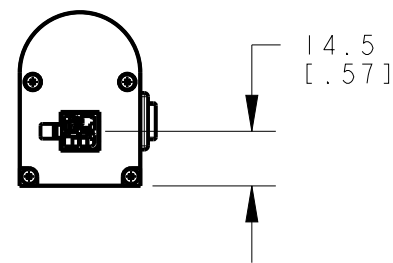

8 | 7 | 6 | 5 | 4 | 3 | 2 | 1

D
C
B
A

D
C
B
A

ISOMETRIC VIEW
SCALE 1:10

This drawing is the property of BANNER ENGINEERING CORP. and is proprietary in general and in detail. Its contents shall not be revealed to outside parties without written consent of BANNER.

BANNER ENGINEERING CORP.
P.O. BOX 9414
MINNEAPOLIS, MN 55440

THIRD ANGLE PROJECTION

TITLE
WLB32ZC850PBOM

SIZE B DRAWING NO. **175641** REV. **A**

SCALE 1:2 SHEET 1 OF 1

NOTES:
1. ALL DIMENSIONS ARE MILLIMETERS [INCHES] UNLESS OTHERWISE NOTED.