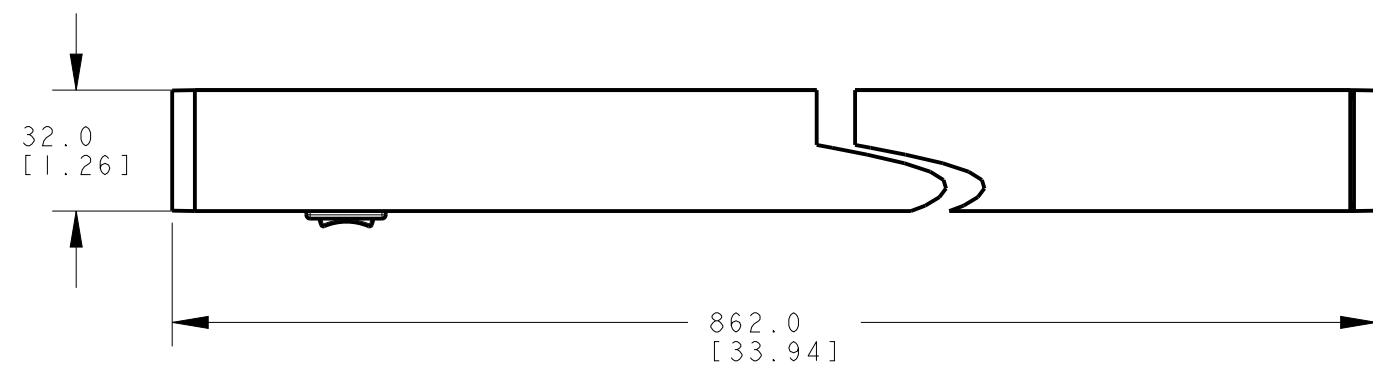

8 | 7 | 6 | 5 | 4 | 3 | 2 | 1

D
C
B
A

D
C
B
A

ISOMETRIC VIEW
SCALE 1:10

This drawing is the property of BANNER ENGINEERING CORP. and is proprietary in general and in detail. Its contents shall not be revealed to outside parties without written consent of BANNER.

BANNER ENGINEERING CORP.
P.O. BOX 9414
MINNEAPOLIS, MN 55440

THIRD ANGLE PROJECTION

TITLE
WLB32ZC850PBOM

SIZE B DRAWING NO. **175641** REV. **A**

SCALE 1:2 SHEET 1 OF 1

NOTES:
1. ALL DIMENSIONS ARE MILLIMETERS [INCHES] UNLESS OTHERWISE NOTED.