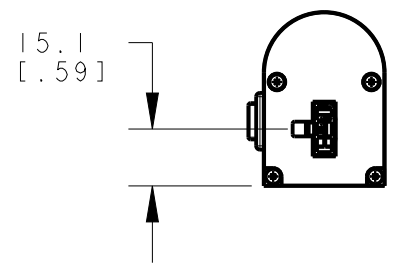

8 | 7 | 6 | 5 | 4 | 3 | 2 | 1

D
C
B
A

D
C
B
A

ISOMETRIC VIEW
SCALE 1:10

This drawing is the property of BANNER ENGINEERING CORP. and is proprietary in general and in detail. Its contents shall not be revealed to outside parties without written consent of BANNER.

BANNER ENGINEERING CORP.
P.O. BOX 9414
MINNEAPOLIS, MN 55440

THIRD ANGLE PROJECTION

TITLE
WLB32ZC850PBOM

SIZE B DRAWING NO. **175641** REV. **A**

SCALE 1:2 SHEET 1 OF 1

NOTES:
1. ALL DIMENSIONS ARE MILLIMETERS [INCHES] UNLESS OTHERWISE NOTED.