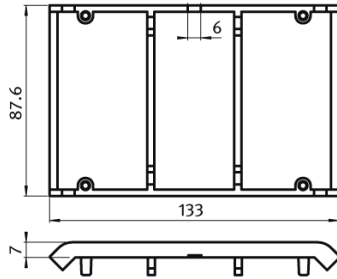

90x90 Bracket Cover Cap

Description:

- To cover the angle bracket 90x90

Material:

- Fibreglass reinforced nylon
- Colour: Black

Version	Weight (g)	Part No
Cover Cap 90	30.0	KJN 523 580