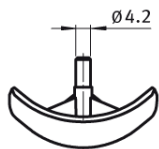

## 30x30 Corner Bracket Cover Cap

**Description:**

- To cover the 3 way corner bracket

**Material:**

- Black Fibreglass reinforced nylon

Version	Size	Weight (g)	Part No
Domed Cover Cap	30x30	10	KJN 517 281