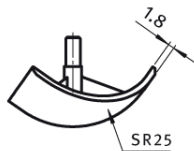

## 30x30 Corner Bracket Cover Cap

**Description:**

- To cover the 3 way corner bracket

**Material:**

- Black Fibreglass reinforced nylon

Version	Size	Weight (g)	Part No
Domed Cover Cap	30x30	10	KJN 517 281