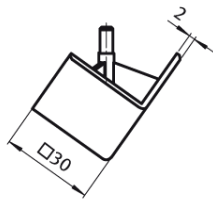

## 30x30 Corner Bracket Cover Cap

**Description:**

- To cover the 3 way corner bracket

**Material:**

- Black Fibreglass reinforced nylon

Version	Size	Weight (g)	Part No
Square Cover Cap	30x30	10	KJN 517 282