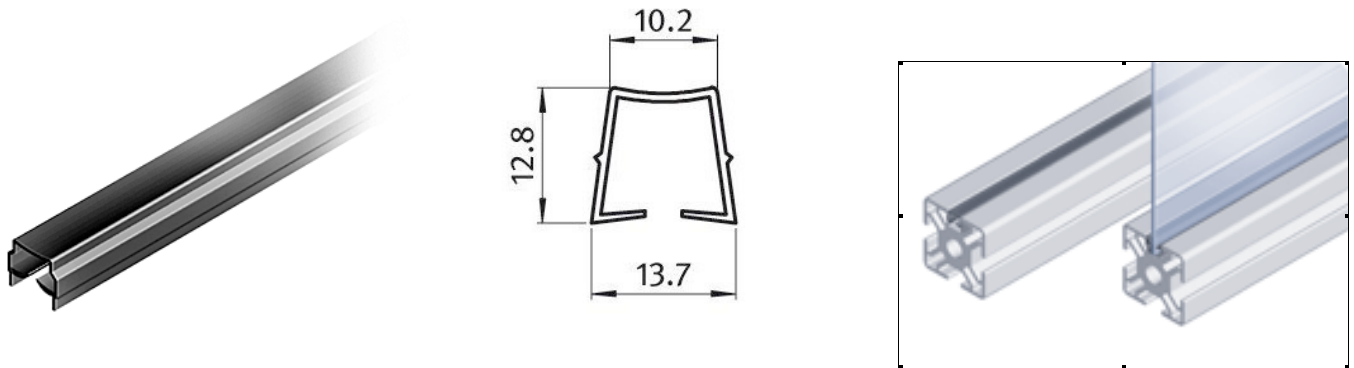

Rim Mounting Profile

Description:

- To cover size 10mm profile slots and to secure panels with a thickness of 2-7mm

Material:

- PP & TPE - Black

Version	Length	Slot (mm)	Weight (g)	Part No
Mounting Rim Profile	2000mm	10mm	34.0	KJN 518 351