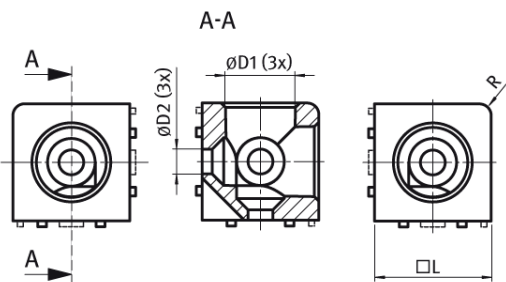

30x30 3 Way Cubic Connector

Description:

- To connect up to three profiles at right angles
- Suitable for 8mm slot profile

Material:

- Die Cast Aluminium

Version	Size	L(mm)	D1(mm)	D2(mm)	R(mm)	Weight (g)	Part No
Cubic Connector 3 way	30X30	30	18.0	9.0	2.0	38.5	KJN 524 479