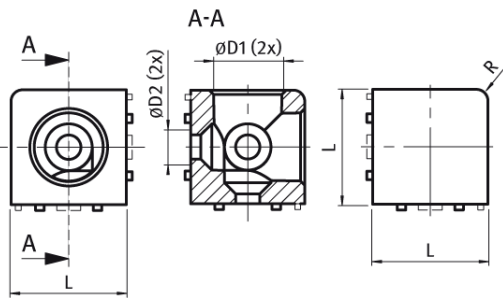

30x30 2 Way Cubic Connector

Description:

- To connect two profiles at right angles
- Suitable for 8mm slot profile

Material:

- Die Cast Aluminium

Version	Size	L(mm)	D1(mm)	D2(mm)	R(mm)	Weight (g)	Part No
Cubic Connector 2 way	30x30	30	18.0	9.00	2.0	47.0	KJN 524 485