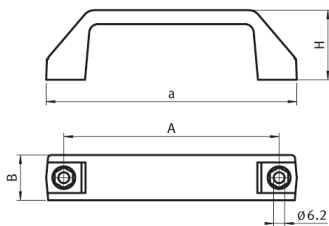

## Handles

**Description:**

- To mount on doors, flaps and aluminium profiles

**Material:**

- PA6 with 30% filled glass
- Black

**Fastening:**

- M6 hexagonal or socket cap screws – Not included

Version	Slot(mm)	a(mm)	A(mm)	B(mm)	H(mm)	Weight (g)	Part No
Handle	8-10	142.0	122.0	26.0	40.0	41.0	KJN 525 480
Handle	8-10	170.0	152.0	28.0	52.0	70.0	KJN 525 766