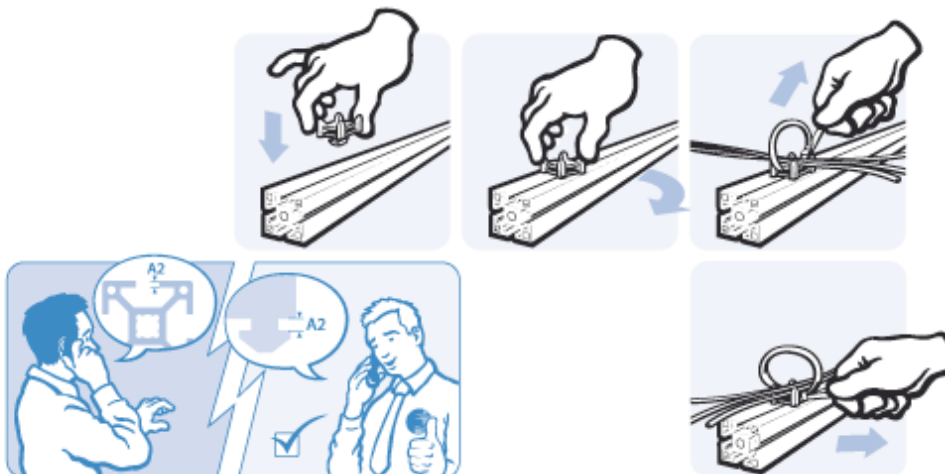

Cable Brackets

Description:

- To secure cables to Aluminium Profiles. Can be mounted in the slot by a quarter turn.

Material:

- Nylon PA, Glass Filled Reinforced
- Colour: Black

Slot	Material	Weight (g)	Colour	Part No
8	PA6 with 30% glass filled	4.0	Black	KJN 526 565
10	PA6 with 30% glass filled	4.5	Black	KJN 526 564