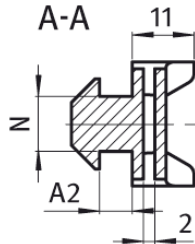

Cable Brackets

Description:

- To secure cables to Aluminium Profiles. Can be mounted in the slot by a quarter turn.

Material:

- Nylon PA, Glass Filled Reinforced
- Colour: Black

Slot	Material	Weight (g)	Colour	Part No
8	PA6 with 30% glass filled	4.0	Black	KJN 526 565
10	PA6 with 30% glass filled	4.5	Black	KJN 526 564