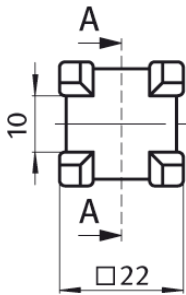

Cable Brackets

Description:

- To secure cables to Aluminium Profiles. Can be mounted in the slot by a quarter turn.

Material:

- Nylon PA, Glass Filled Reinforced
- Colour: Black

Slot	Material	Weight (g)	Colour	Part No
8	PA6 with 30% glass filled	4.0	Black	KJN 526 565
10	PA6 with 30% glass filled	4.5	Black	KJN 526 564