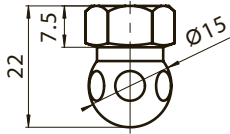

Ball Joint 15 with Female Thread

Description for Swivel Feet, Steel / Stainless Steel
To fix leveling feet using standard screws

Material Zinc plated steel / stainless steel SS 304
Pack Quantity 10 pieces

Ball Joint	Thread	Spanner Width	Weight [g]	Zinc Plated Steel	Stainless Steel
	M6 x 10	14mm	20.0	098DSW14M06M	098DSW14M06E
	M8 x 10	14mm	20.0	098DSW14M08M	098DSW14M08E
	1/4-20 UNC x 0.4"	14mm - 9/16"	20.0	098DSW14U1/4M	098DSW14U1/4E