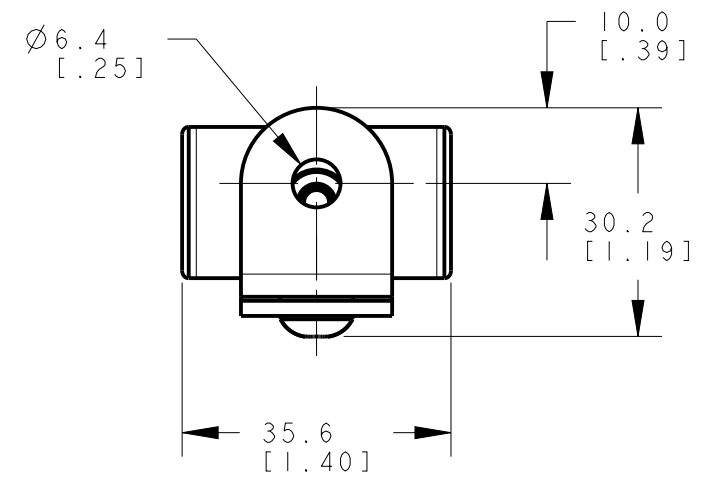

8 7 6 5 4 3 2 1

D

C

B

A

ISOMETRIC VIEW
SCALE 1:1

This drawing is the property of BANNER ENGINEERING CORP. and is proprietary in general and in detail. Its contents shall not be revealed to outside parties without written consent of BANNER.

BANNER ENGINEERING CORP.
P.O. BOX 9414
MINNEAPOLIS, MN 55440

THIRD ANGLE PROJECTION

TITLE

LMBWLB32-180S

SIZE B	DRAWING NO. 176601	REV. A
-----------	------------------------------	------------------

SCALE 1:1	SHEET 1 OF 1
--------------	-----------------

NOTES:
1. ALL DIMENSIONS ARE MILLIMETERS [INCHES] UNLESS OTHERWISE NOTED.

8 7 6 5 4 3 2 1

PRO/E