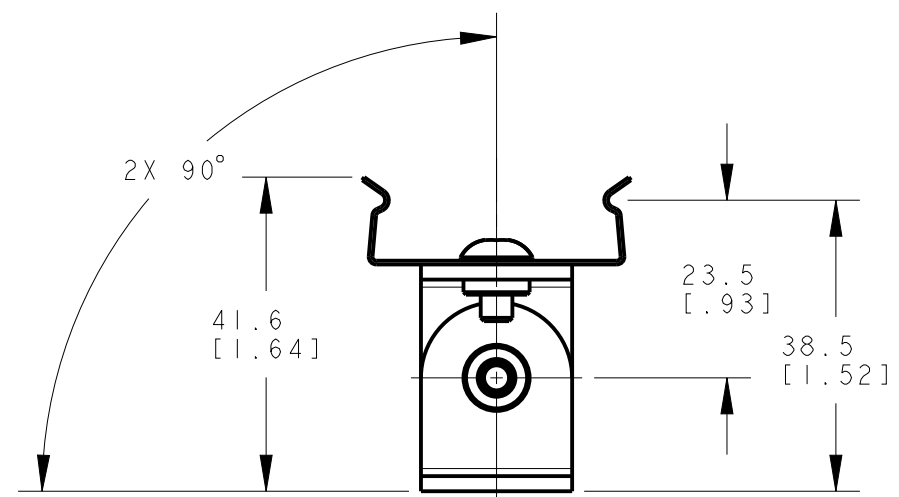

8 7 6 5 4 3 2 1

D

C

B

A

ISOMETRIC VIEW
SCALE 1:1

This drawing is the property of BANNER ENGINEERING CORP. and is proprietary in general and in detail. Its contents shall not be revealed to outside parties without written consent of BANNER.

BANNER ENGINEERING CORP.
P.O. BOX 9414
MINNEAPOLIS, MN 55440

THIRD ANGLE PROJECTION

TITLE

LMBWLB32-180S

SIZE B	DRAWING NO. 176601	REV. A
-----------	------------------------------	------------------

SCALE 1:1	SHEET 1 OF 1
--------------	-----------------

NOTES:
1. ALL DIMENSIONS ARE MILLIMETERS [INCHES] UNLESS OTHERWISE NOTED.

8 7 6 5 4 3 2 1

PRO/E