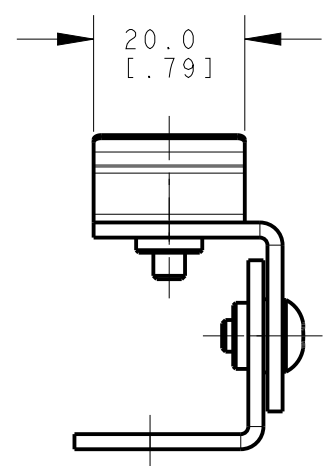

8 7 6 5 4 3 2 1

D

C

B

A

ISOMETRIC VIEW
SCALE 1:1

This drawing is the property of BANNER ENGINEERING CORP. and is proprietary in general and in detail. Its contents shall not be revealed to outside parties without written consent of BANNER.

BANNER ENGINEERING CORP.
P.O. BOX 9414
MINNEAPOLIS, MN 55440

THIRD ANGLE PROJECTION

TITLE

LMBWLB32-180S

SIZE B	DRAWING NO. 176601	REV. A
-----------	------------------------------	------------------

SCALE 1:1	SHEET 1 OF 1
--------------	-----------------

NOTES:
1. ALL DIMENSIONS ARE MILLIMETERS [INCHES] UNLESS OTHERWISE NOTED.

8 7 6 5 4 3 2 1

PRO/E