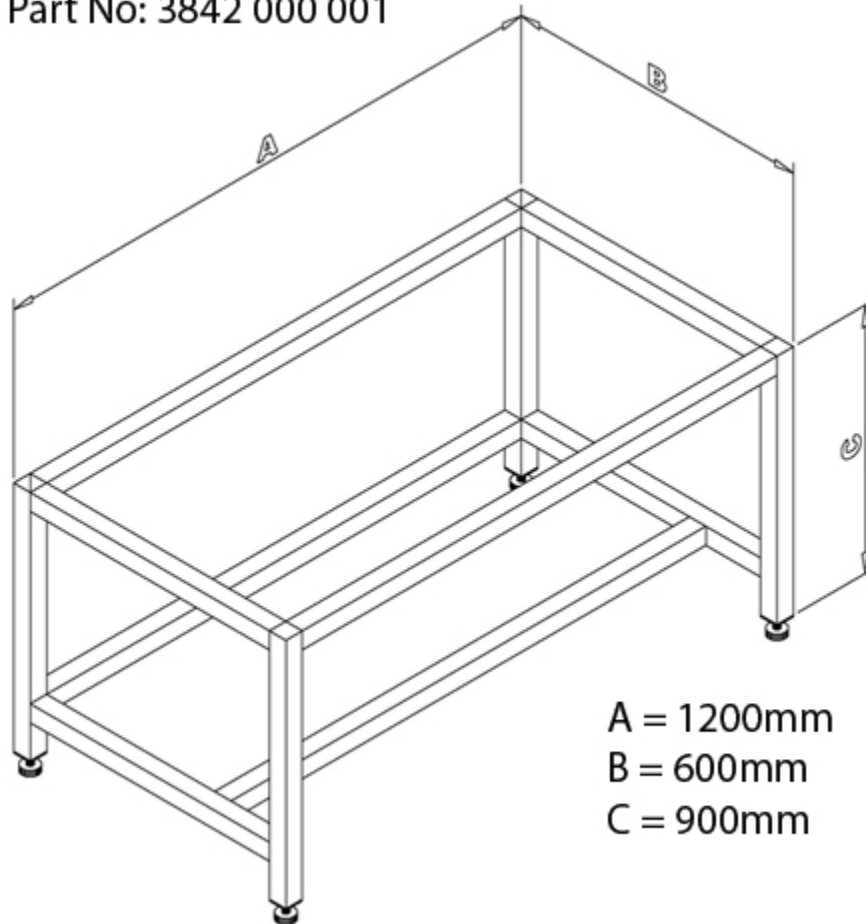

## Ready Made Benches

Part No: 3842 000 001

A = 1200mm  
B = 600mm  
C = 900mm

**Aluminium = 40mm x40mm Supplied Flat Packed for self-assembly  
Includes all aluminium, fittings, feet and all holes drilled.**

Optional 18mm MDF Faced Fundamentals Storm Grey  
One Side + White Balancer. Lipped all round in matching  
Laminate

**Don't Forget!! KJN can supply benches to your exact requirements, flat packed or fully assembled**