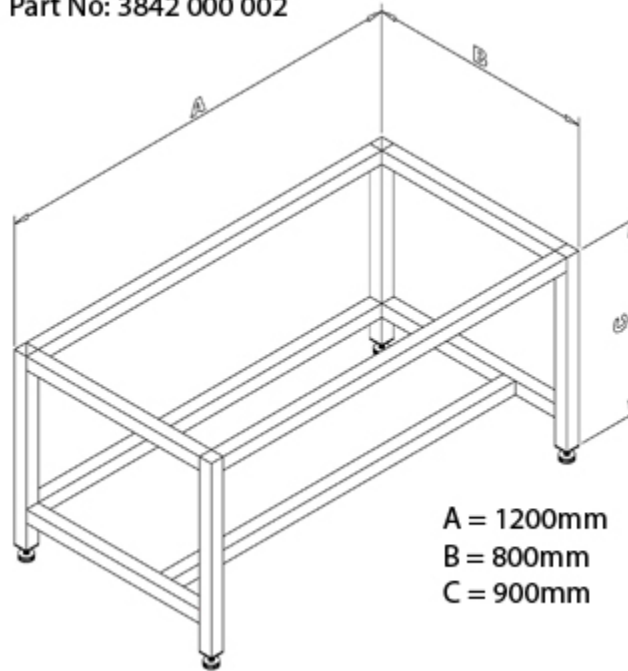

Ready Made Benches

Part No: 3842 000 002

A = 1200mm
B = 800mm
C = 900mm

**Aluminium = 40mm x40mm Supplied Flat Packed for self-assembly
Includes all aluminium, fittings, feet and all holes drilled.**

Optional 18mm MDF Faced Fundamentals Storm Grey
One Side + White Balancer. Lipped all round in matching
Laminate