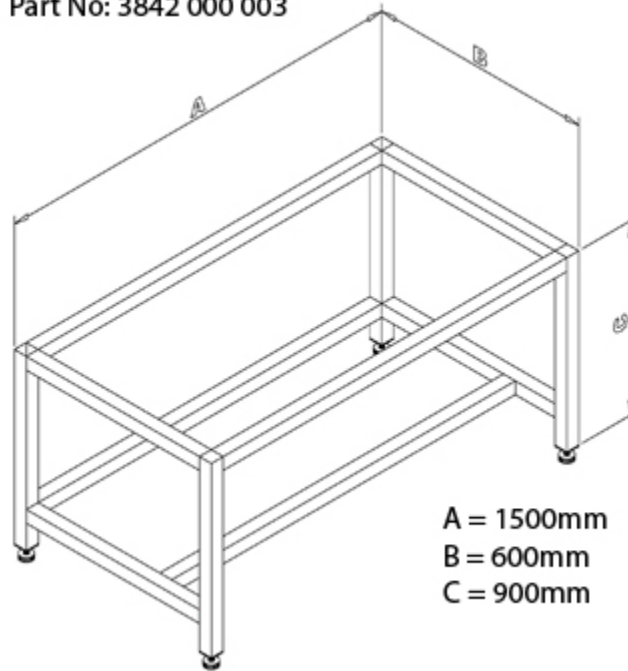

Ready Made Benches

Part No: 3842 000 003

A = 1500mm
B = 600mm
C = 900mm

**Aluminium = 40mm x40mm Supplied Flat Packed for self-assembly
Includes all aluminium, fittings, feet and all holes drilled.**

Optional 18mm MDF Faced Fundamentals Storm Grey
One Side + White Balancer. Lipped all round in matching
Laminate